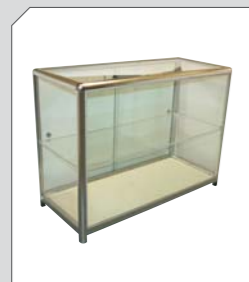

Ellie Full Glass Showcase
F11
W:1000 D:500 H:900